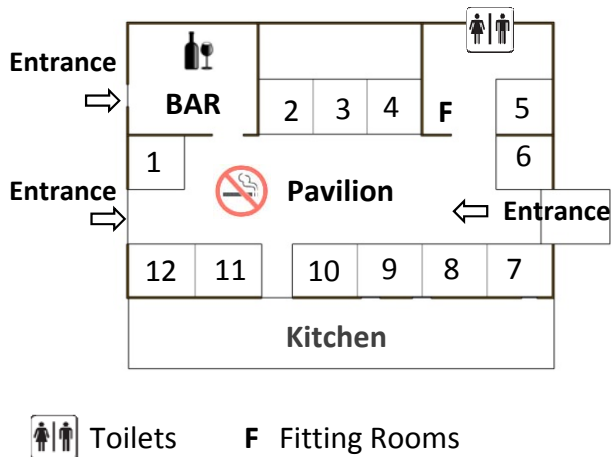

Pavilion Stalls

Pavilion Stall Holders

- 1 Deano's Spring Water Smoked Trout
- 2 Calamity Jayne
- 3 Vera Thora
- 4 Massage with Raylea's Touch
- 5 Breast Feeding & Baby Change Station
- 6 Kiri Steele Designs
- 7 Sunhill Skin Essentials
- 8 Merilba Estate Wines
- 9 Aurelia's Farm
- 10 Toppers Mountain Vineyard & Winery
- 11 BellaDonna Woolcraft
- 12 Blickling Estate Wines & Banalasta Body Care